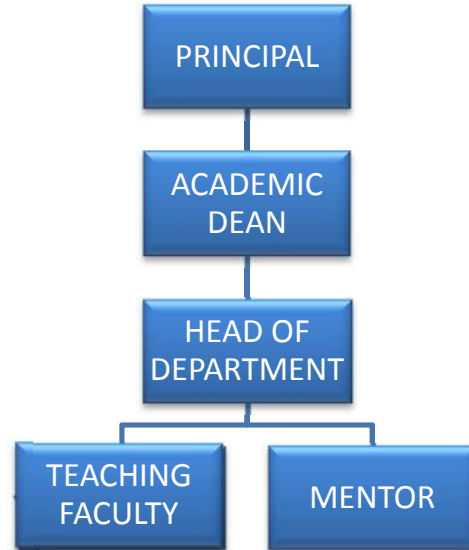

(Approved by AICTE, Recognised by DTE and Affiliated to Savitribai Phule Pune University)

Hon'ble Tatyasaheb Gunjal, Founder President

DTE Code - EN6609

INTERNAL ASSESSMENT AND MONITORING SYSTEM

Designation	Responsibility
Academic Dean	Preparation and Monitoring of academic Plan
Hod and Teaching Faculty	Execution of academic plan
Department	Internal assessment test, Collecting feedback from stakeholders
Teaching Faculty / Mentor	Mentoring the students